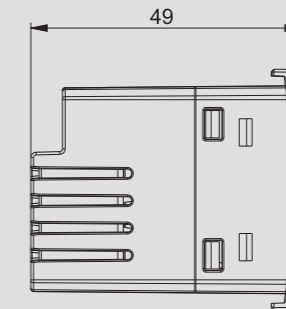

Side view

Diagram

COMPLEMENTS FOR CIVIL SERIES

NOT EXTRACTABLE EMERGENCY LAMP

- Light source: 1 white led
- Backup battery:
  - 1 3.6V NiMH rechargeable battery 140 mAh (not replaceable)
  - full-charge time: 48 hours
- Operating autonomy: approximately 2 hours
- Compact size: only 1 module occupied in the flush-mounting box
- Adapters that allow adaptability with the main civil series (see "Adaptable plates") included in the package

Adaptable plates

ABB Mylos series	Gewiss Chorus series
Ave S44 series	Vimar Arké series
Bticino Axolute series	Vimar Eikon series
Bticino Axolute Air series	Vimar Eikon Evo series
Bticino Light series	Vimar Plana series
Bticino Living International series	
Bticino LivingLight series (LL)	
Bticino LivingLight Air series	
Bticino Matix series	

For information on the possibility of using different plates contact the technical assistance service