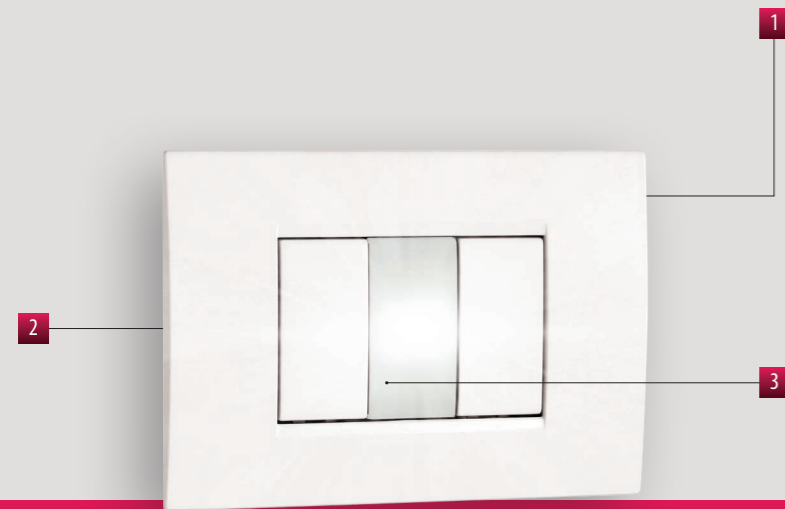

Emergency lamps

VEGA

DIMENSIONS (mm)

CONNECTION DIAGRAM

Not extractable emergency lamp, with installation on flush-mounting boxes that turns on in the event of a blackout to illuminate the environments where it is installed. Vega is small and compact and is supplied with the adapters that allow its installation with the plates of the main civil series.

1. 1 Installation in flush-mounting box with a height of 45 mm
2. 2 Terminals on the back of the device for power supply connection
3. 3 Red led for low battery indication

Front view

Side view

Diagram

COMPLEMENTS FOR CIVIL SERIES

NOT EXTRACTABLE EMERGENCY LAMP

- Light source: 1 white led
- Backup battery:
  - 1 3.6V NiMH rechargeable battery 140 mAh (not replaceable)
  - full-charge time: 48 hours
- Operating autonomy: approximately 2 hours
- Compact size: only 1 module occupied in the flush-mounting box
- Adapters that allow adaptability with the main civil series (see "Adaptable plates") included in the package

Adaptable plates

ABB Mylos series	Gewiss Chorus series
Ave S44 series	Vimar Arké series
Bticino Axolute series	Vimar Eikon series
Bticino Axolute Air series	Vimar Eikon Evo series
Bticino Light series	Vimar Plana series
Bticino Living International series	
Bticino LivingLight series (LL)	
Bticino LivingLight Air series	
Bticino Matix series	

For information on the possibility of using different plates contact the technical assistance service

TECHNICAL INFORMATION

GENERAL CHARACTERISTICS

Power supply	V AC	230 (-15% ÷ +10%)
Frequency	Hz	50/60
Fastened		flush
Maximum cables section	mm²	1.5
Light source		1 white led
Luminous intensity	mcd	2400
Emission angle		120°
Backup battery		
Full-charge time	h	48
Autonomy	h	2
Operating temperature	°C	0 ÷ 40
Storage temperature	°C	-20 ÷ 40
Operating humidity	RH	20% ÷ 90%
		non condensing
Protection degree		IP40

REFERENCE STANDARDS

Compliance with Community Directives: 2014/35/EU (LVD) and 2014/30/EU (EMCD) is declared with reference to the following standards: EN 60598-1 • EN 60598-2-2 • EN 61000-6-1 • EN 61000-6-3

Code	Model	Description	Colour	Power supply
VE758300	Vega	Flush-mounting not extractable emergency lamp	Opal white	230 V~