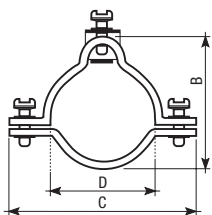

EARTHING COLLARS

- For fixing and earthing of zinc coated soft iron or PVC pipes
- Electrolytically stamped and zinc coated steel
- High corrosion resistance

TECHNICAL INFORMATION

DIMENSIONS (mm)

Front view

Side view

Code	Model	Ø Pipe (in inches)	Ø Pipe (mm)	Dimensions			
				B	C	D	E
VJ70970000	MT 12-14	1/4"	12 ÷ 14	23	46	1/4"	13
VJ71050000	MT 16	3/8"	16	26	49	3/8"	13
VJ71130000	MT 20	1/2"	20	29	53	1/2"	14
VJ71210000	MT 26	3/4"	26	33	57	3/4"	14
VJ71390000	MT 32	1"	32	44	64	1"	15
VJ71470000	MT 38	1 1/4"	38	48	74	1 1/4"	15
VJ71540000	MT 48	1 1/2"	48	56	87	1 1/2"	15
VJ71620000	MT 60	2"	60	70	97	2"	15