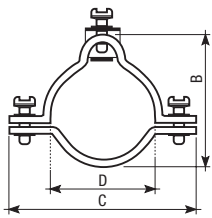

EARTHING COLLARS

- For fixing and earthing of zinc coated soft iron or PVC pipes
- Electrolytically stamped and zinc coated steel
- High corrosion resistance

TECHNICAL INFORMATION

DIMENSIONS (mm)

Front view

Side view

Code	Model	Ø Pipe (in inches)	Ø Pipe (mm)	Dimensions			
				B	C	D	E
VJ70970000	MT 12-14	1/4"	12 ÷ 14	23	46	1/4"	13
VJ71050000	MT 16	3/8"	16	26	49	3/8"	13
VJ71130000	MT 20	1/2"	20	29	53	1/2"	14
VJ71210000	MT 26	3/4"	26	33	57	3/4"	14
VJ71390000	MT 32	1"	32	44	64	1"	15
VJ71470000	MT 38	1 1/4"	38	48	74	1 1/4"	15
VJ71540000	MT 48	1 1/2"	48	56	87	1 1/2"	15
VJ71620000	MT 60	2"	60	70	97	2"	15