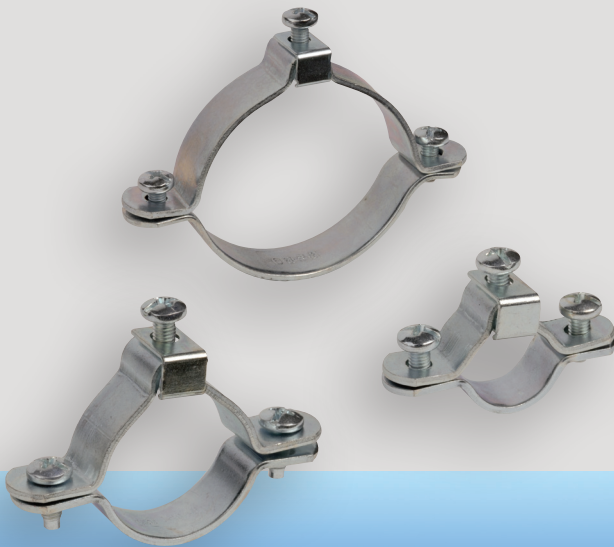

EARTHING COLLARS

- For fixing and earthing of zinc coated soft iron or PVC pipes
- Electrolytically stamped and zinc coated steel
- High corrosion resistance

TECHNICAL INFORMATION

DIMENSIONS (mm)

Front view

Side view

Code	Model	Ø Pipe (in inches)	Ø Pipe (mm)	Dimensions			
				B	C	D	E
VJ70970000	MT 12-14	1/4"	12 ÷ 14	23	46	1/4"	13
VJ71050000	MT 16	3/8"	16	26	49	3/8"	13
VJ71130000	MT 20	1/2"	20	29	53	1/2"	14
VJ71210000	MT 26	3/4"	26	33	57	3/4"	14
VJ71390000	MT 32	1"	32	44	64	1"	15
VJ71470000	MT 38	1 1/4"	38	48	74	1 1/4"	15
VJ71540000	MT 48	1 1/2"	48	56	87	1 1/2"	15
VJ71620000	MT 60	2"	60	70	97	2"	15