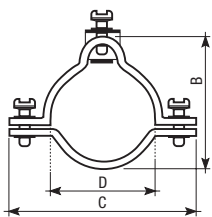

EARTHING COLLARS

- For fixing and earthing of zinc coated soft iron or PVC pipes
- Electrolytically stamped and zinc coated steel
- High corrosion resistance

TECHNICAL INFORMATION

DIMENSIONS (mm)

Front view

Side view

Code	Model	Ø Pipe (in inches)	Ø Pipe (mm)	Dimensions			
				B	C	D	E
VJ70970000	MT 12-14	1/4"	12 ÷ 14	23	46	1/4"	13
VJ71050000	MT 16	3/8"	16	26	49	3/8"	13
VJ71130000	MT 20	1/2"	20	29	53	1/2"	14
VJ71210000	MT 26	3/4"	26	33	57	3/4"	14
VJ71390000	MT 32	1"	32	44	64	1"	15
VJ71470000	MT 38	1 1/4"	38	48	74	1 1/4"	15
VJ71540000	MT 48	1 1/2"	48	56	87	1 1/2"	15
VJ71620000	MT 60	2"	60	70	97	2"	15